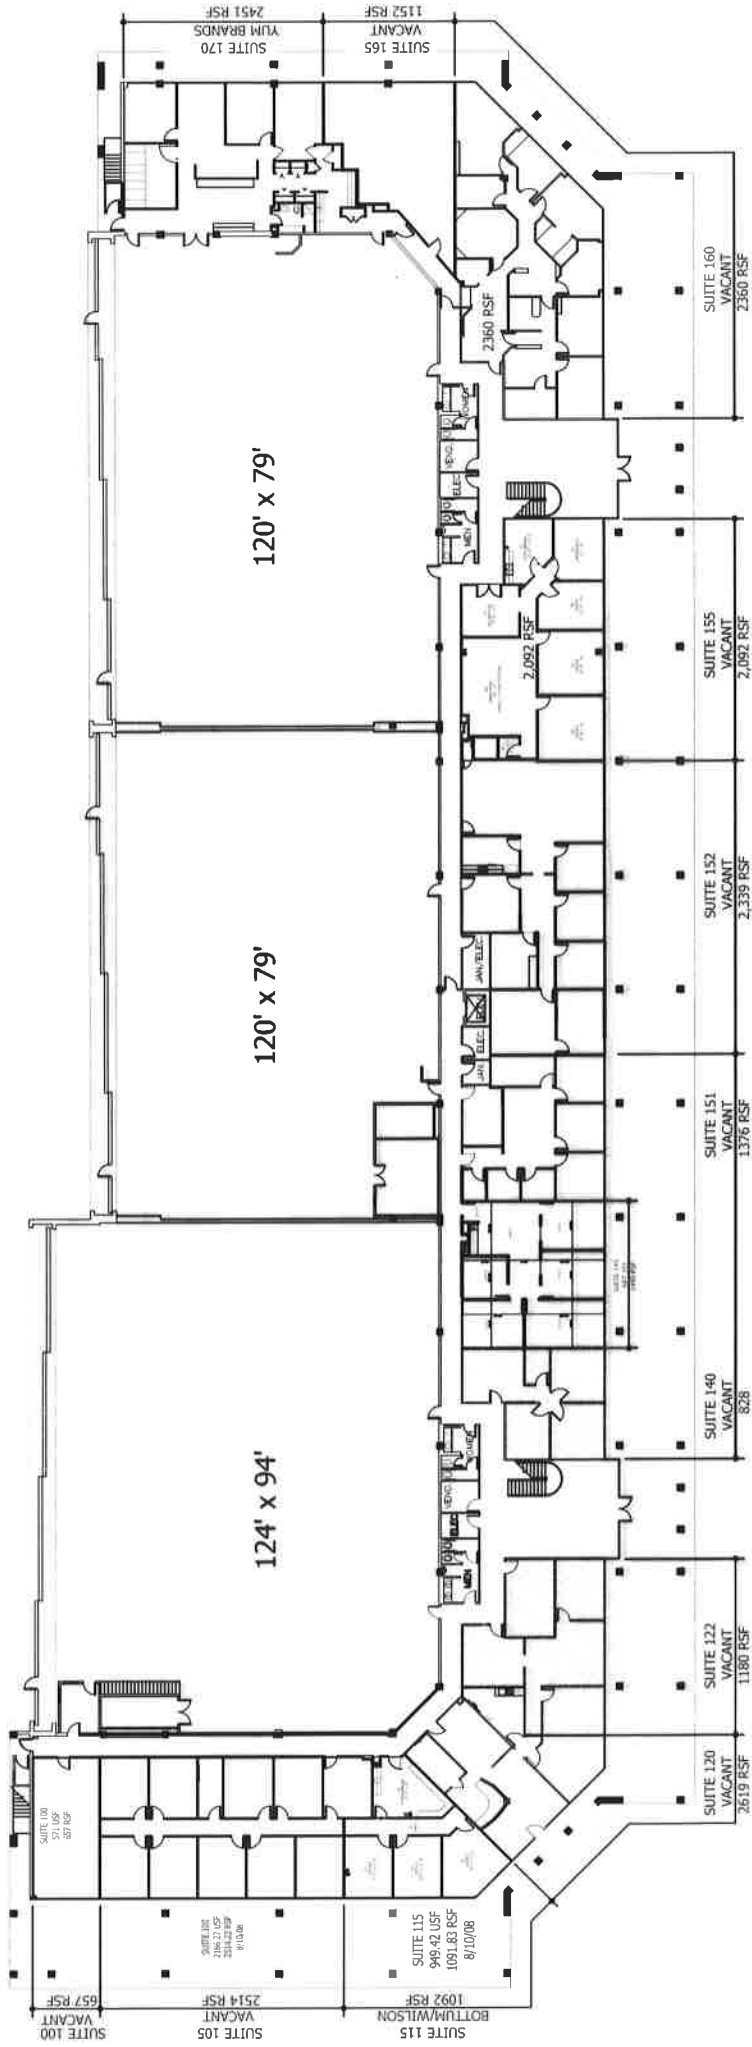

1st Floor - Westgrove

4,221 SQFT